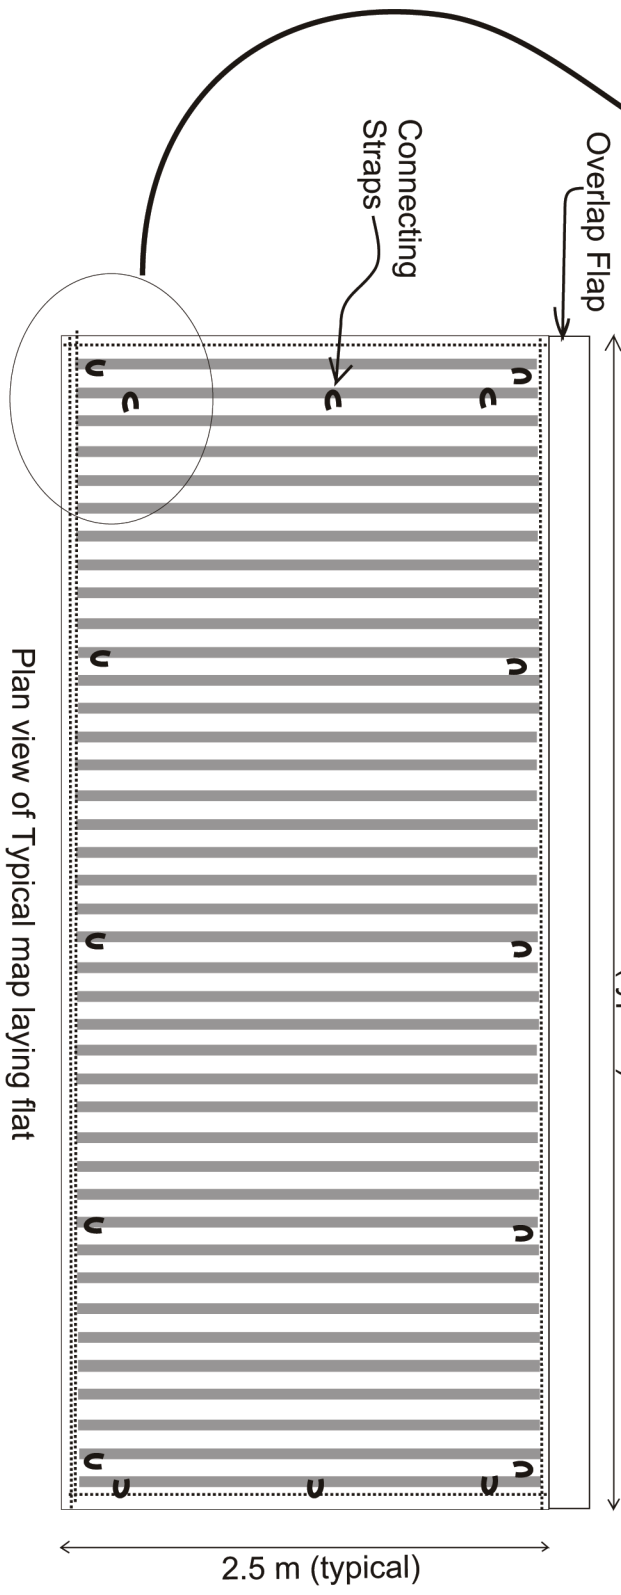

**Cut-Away Section**

**AGES, A Division of Brock White Canada Company**  
#285220, 61 Ave. S.E. RR5 Calgary, Alberta  
Ph (403) 204-3322 Fax (403) 204-3320  
[www.brockwhite.com](http://www.brockwhite.com)

AGES Mud Mat - Plan view and 3-D cut-away section detail  
Drawn: M. Banting/ March 15/05