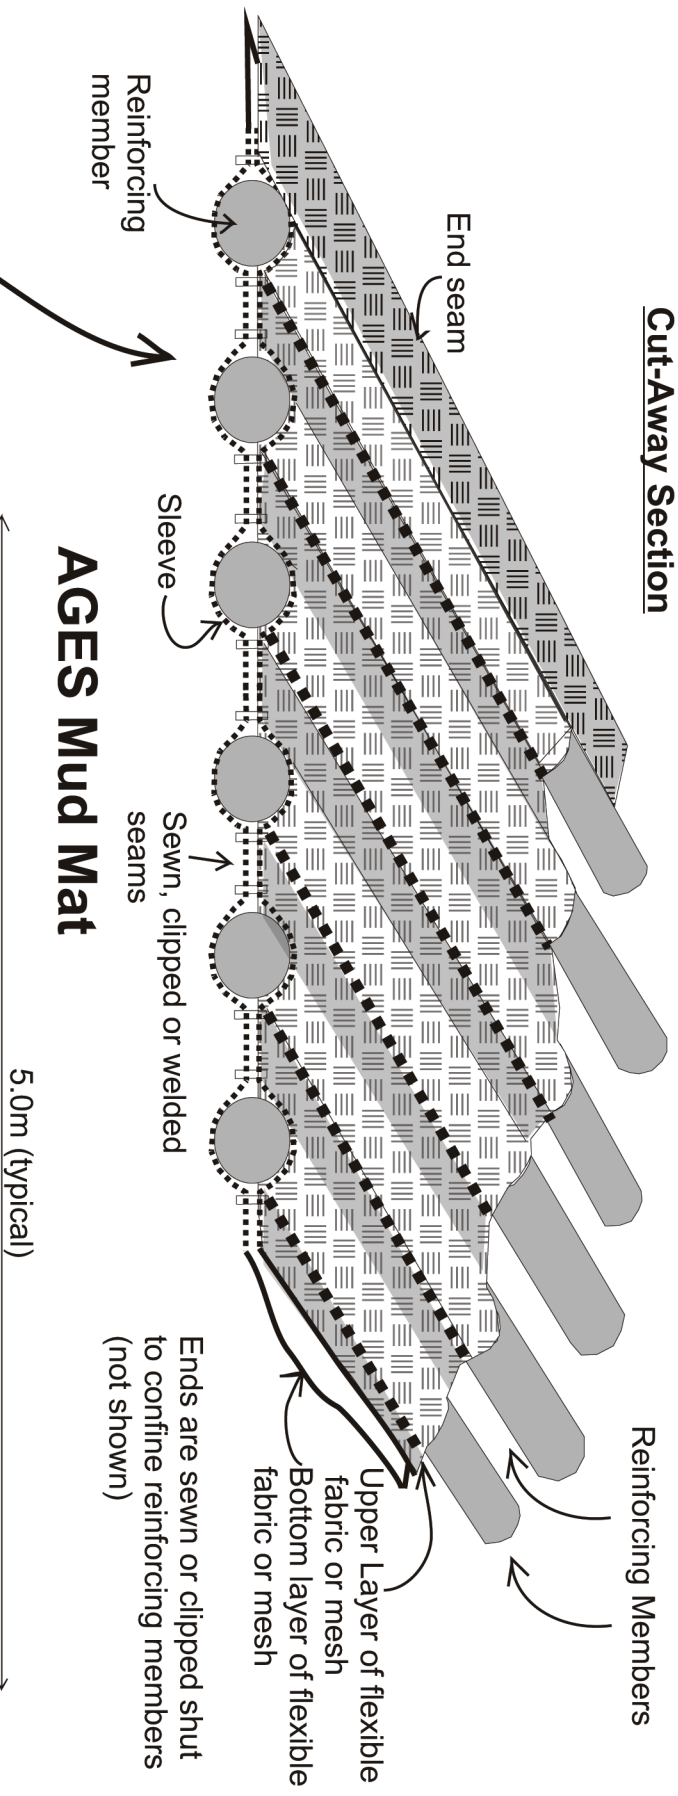

**Cut-Away Section**

**AGES, A Division of Brock White Canada Company**  
#285220, 61 Ave. S.E. RR5 Calgary, Alberta  
Ph (403) 204-3322 Fax (403) 204-3320  
[www.brockwhite.com](http://www.brockwhite.com)

AGES Mud Mat - Plan view and 3-D cut-away section detail  
Drawn: M. Banting/ March 15/05